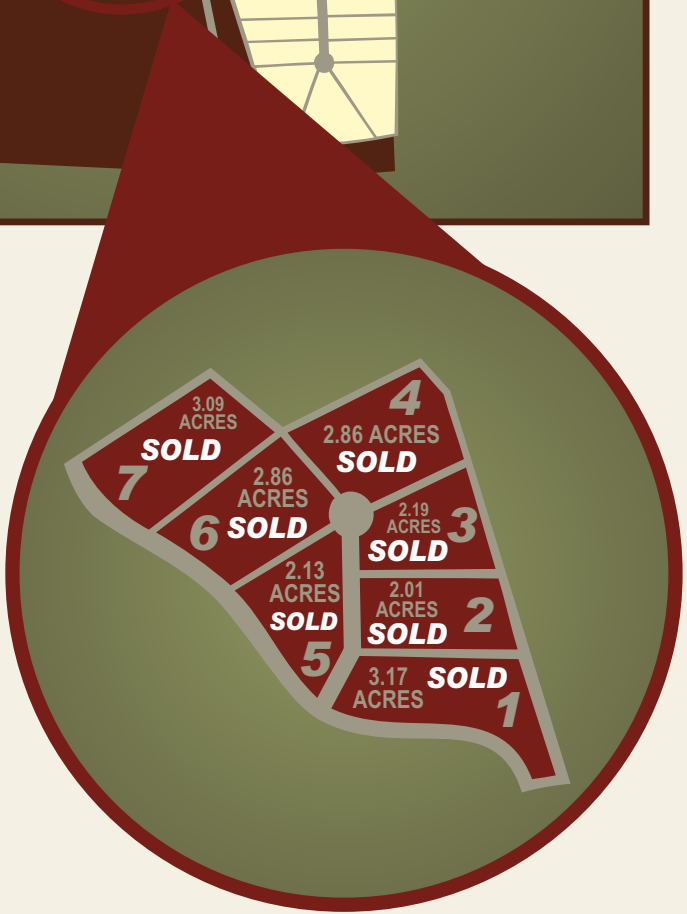

POST OAK

ESTATES

The Bend at Post Oak
PHASE II, BLOCK 3

LOT	ACREAGE	PRICE
1	3.17	SOLD
2	2.01	SOLD
3	2.19	SOLD
4	2.86	SOLD
5	2.13	SOLD
6	2.86	SOLD
7	3.09	SOLD